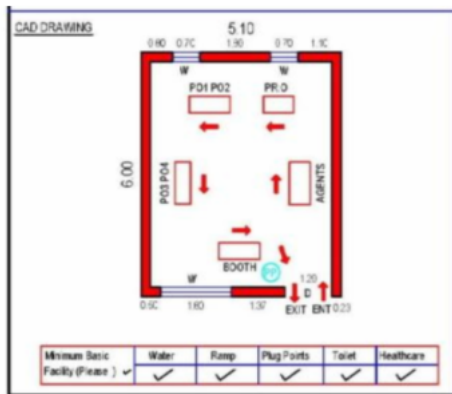

Nazri Naksha

Google Map View

Polling Station Building Front View

Polling Station Front View

Cad View

Key MAP View