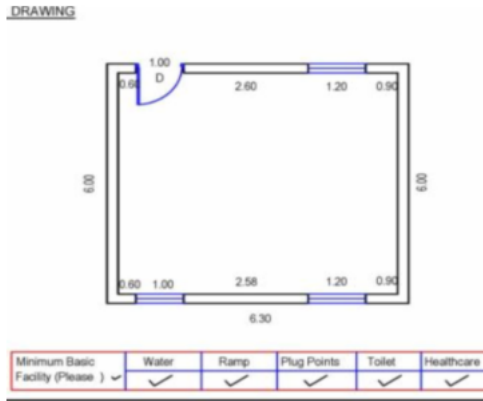

Nazri Naksha

Google Map View

Polling Station Building Front View

Polling Station Front View

Cad View

Key MAP View