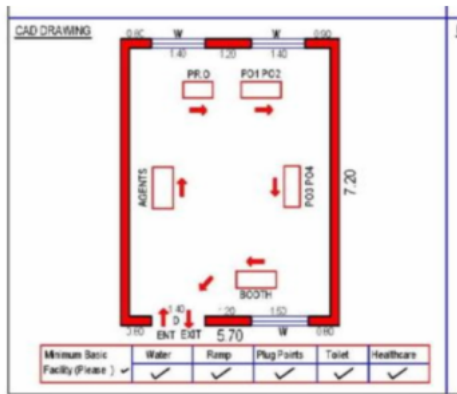

Nazri Naksha

Google Map View

Polling Station Building Front View

Polling Station Front View

Cad View

Key MAP View