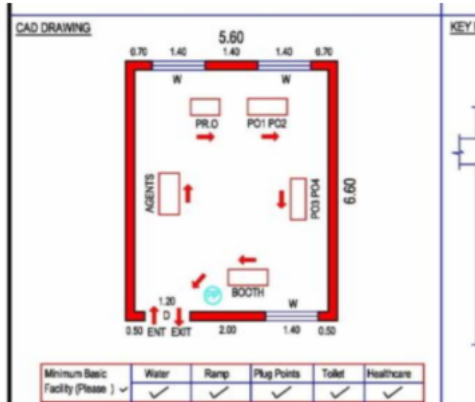

Nazri Naksha

Google Map View

Polling Station Building Front View

Polling Station Front View

Cad View

Key MAP View