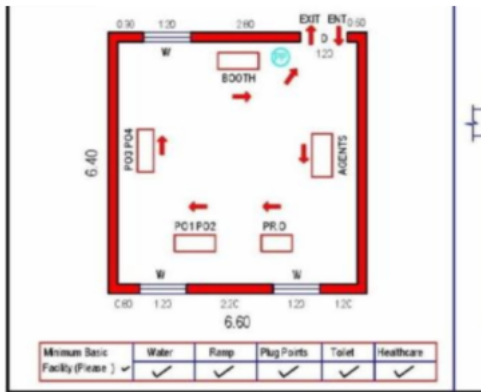

Nazri Naksha

Google Map View

Polling Station Building Front View

Polling Station Front View

Cad View

Key MAP View

a) Landmarks
b) Road Names
c) Traffic flow