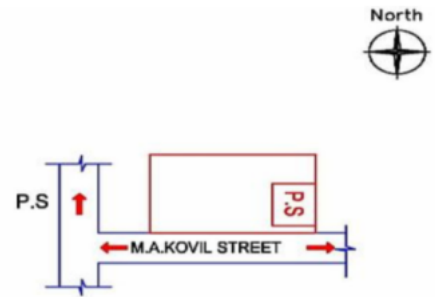

Key MAP View

a) Landmarks
b) Road Names
c) Traffic flow