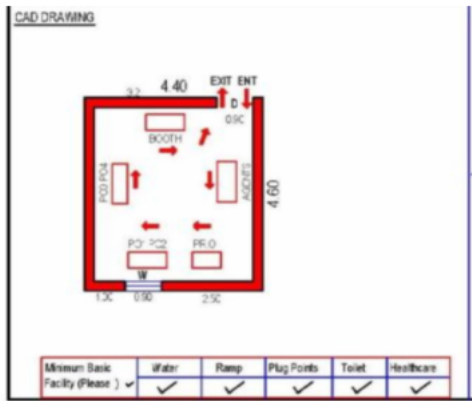

Nazri Naksha

Google Map View

Polling Station Building Front View

Polling Station Front View

Cad View

Key MAP View