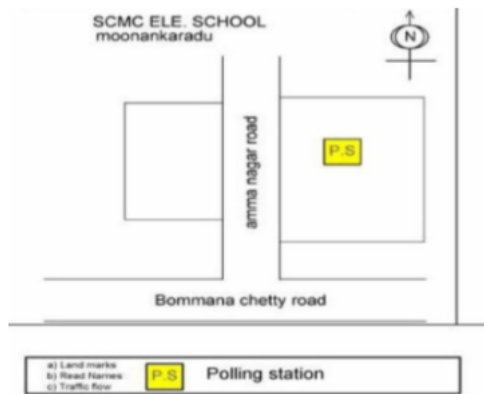

Nazri Naksha

Google Map View

Polling Station Building Front View

Polling Station Front View

Cad View

Key MAP View