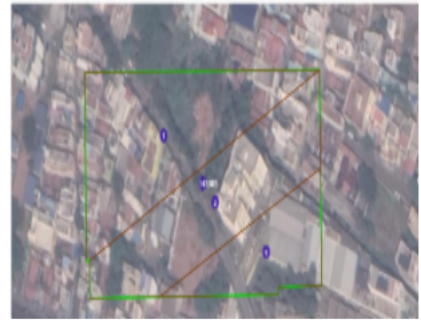

Nazri Naksha

Google Map View