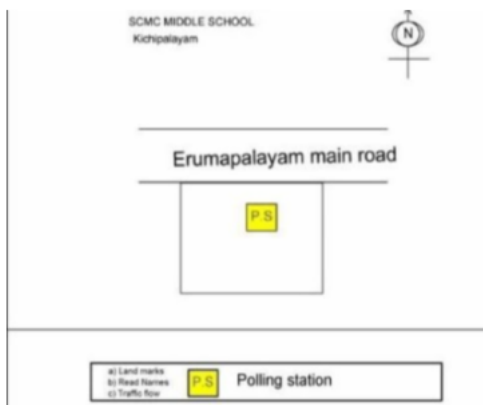

Nazri Naksha

Google Map View

Polling Station Building Front View

Polling Station Front View

Cad View

Key MAP View