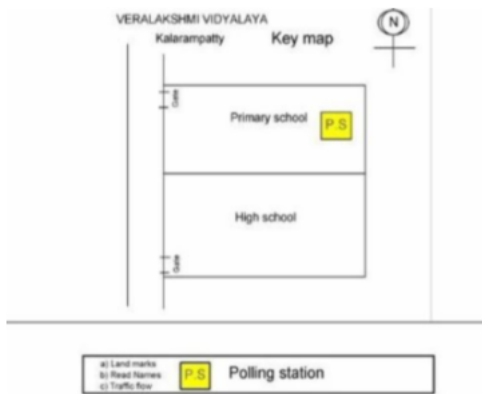

Nazri Naksha

Google Map View

Polling Station Building Front View

Polling Station Front View

Cad View

Key MAP View