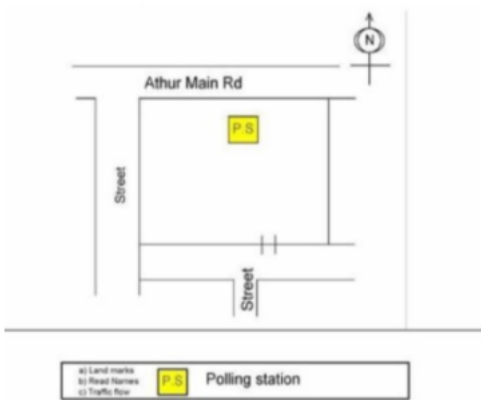

Nazri Naksha

Google Map View

Polling Station Building Front View

Polling Station Front View

Cad View

Key MAP View