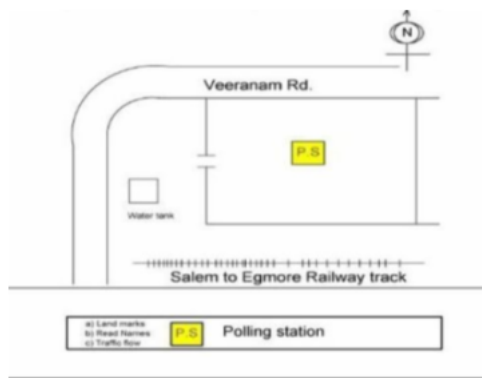

Nazri Naksha

Google Map View

Polling Station Building Front View

Polling Station Front View

Cad View

Key MAP View