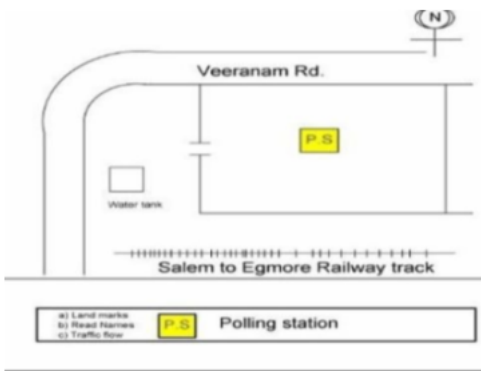

Nazri Naksha

Google Map View

Polling Station Building Front View

Polling Station Front View

Cad View

Key MAP View