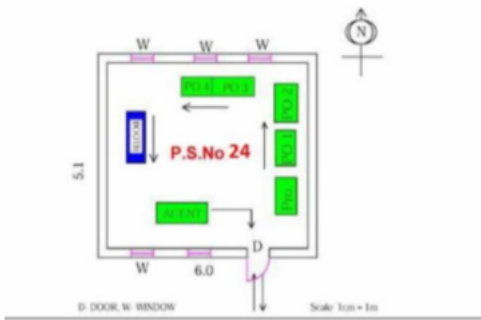

Cad View

Minimum Size	WATER	RAMP	PLUG POINT	TOILET	HEALTHY
Facility (please check)	☒	☒	☒	☒	☒