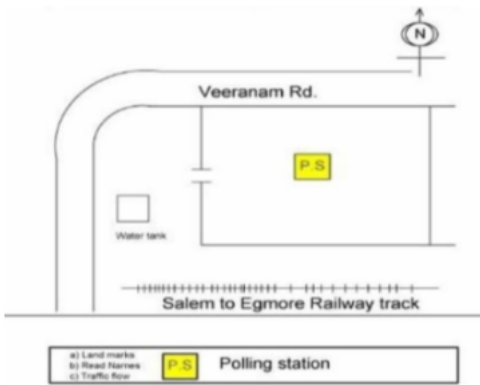

Nazri Naksha

Google Map View

Polling Station Building Front View

Polling Station Front View

Cad View

Key MAP View