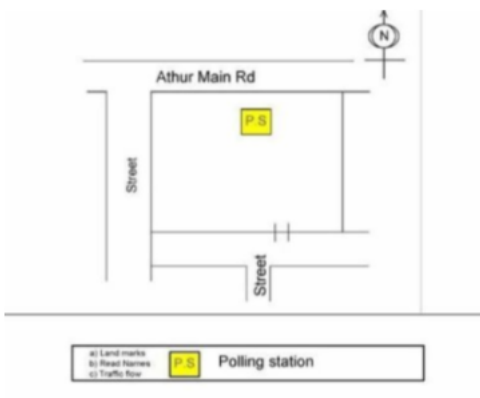

Nazri Naksha

Google Map View

Polling Station Building Front View

Polling Station Front View

Cad View

Key MAP View