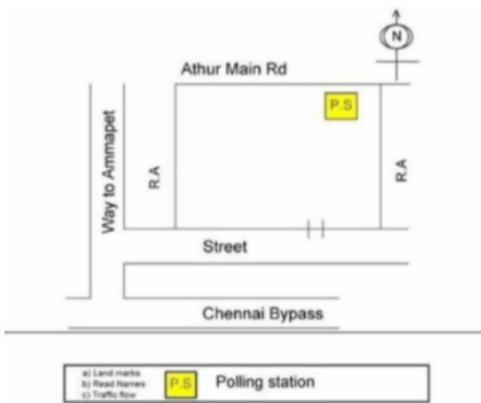

Nazri Naksha

Google Map View

Polling Station Building Front View

Polling Station Front View

Cad View

Key MAP View