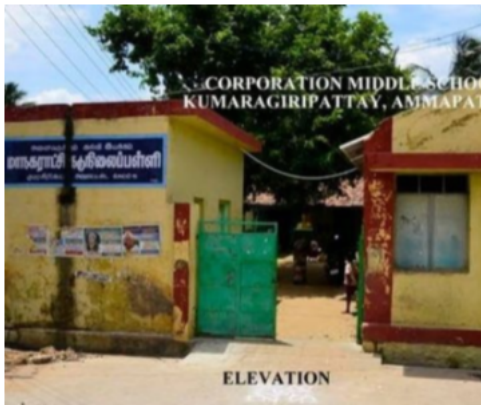

Polling Station Building Front View