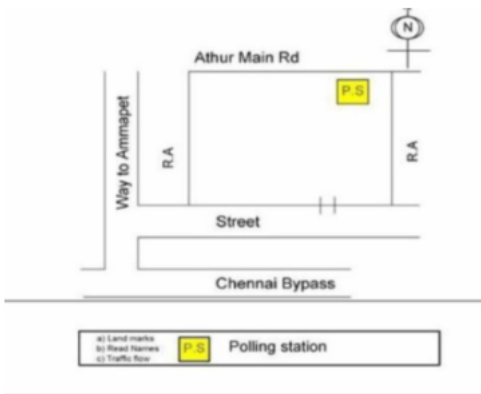

Nazri Naksha

Google Map View

Polling Station Building Front View

Polling Station Front View

Cad View

Key MAP View