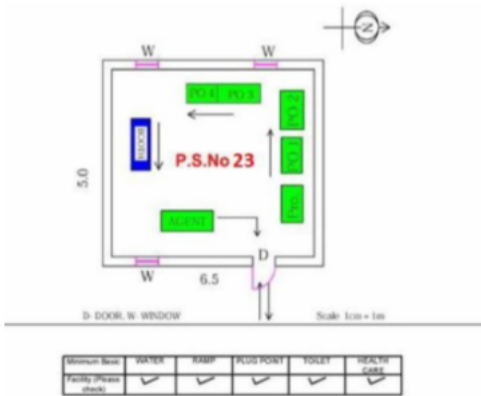

Nazri Naksha

Google Map View

Polling Station Building Front View

Polling Station Front View

Cad View

Key MAP View