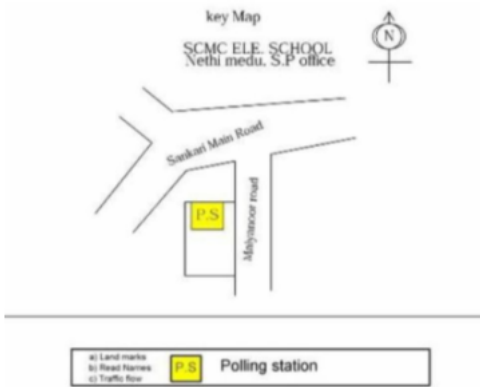

Nazri Naksha

Google Map View

Polling Station Building Front View

Polling Station Front View

Cad View

Key MAP View