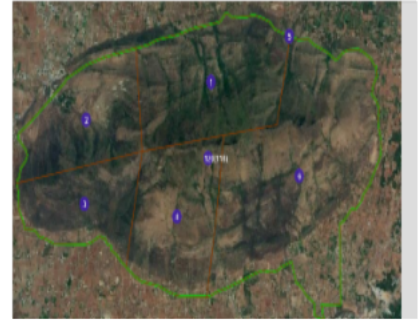

Nazri Naksha

Google Map View