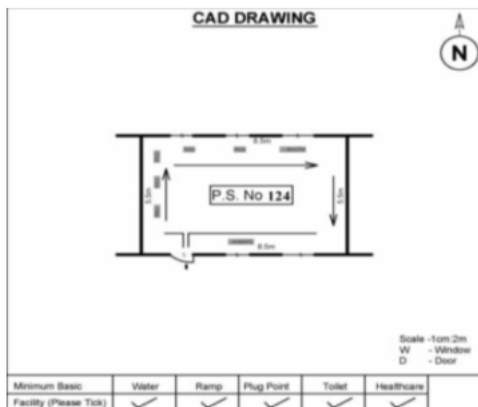

Nazri Naksha

Google Map View

Polling Station Building Front View

Polling Station Front View

Cad View

Key MAP View