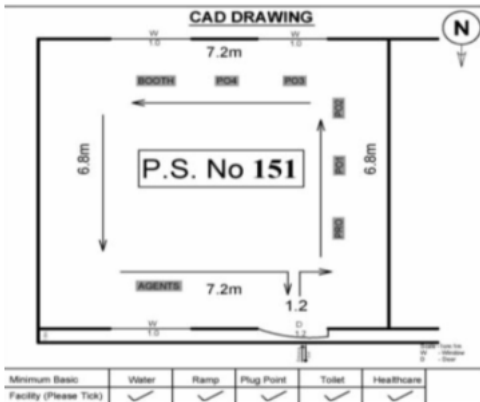

Nazri Naksha

Google Map View

Polling Station Building Front View

Polling Station Front View

Cad View

Key MAP View