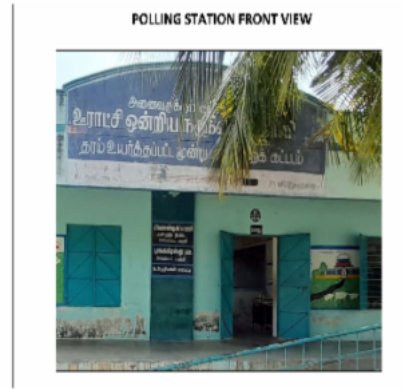

Polling Station Building Front View

Polling Station Front View