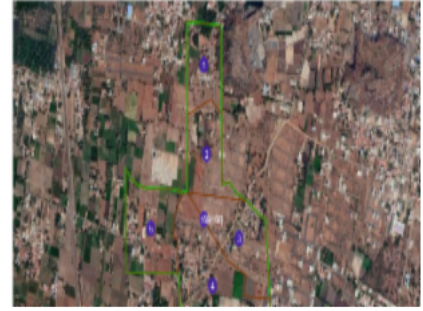

Nazri Naksha

Google Map View