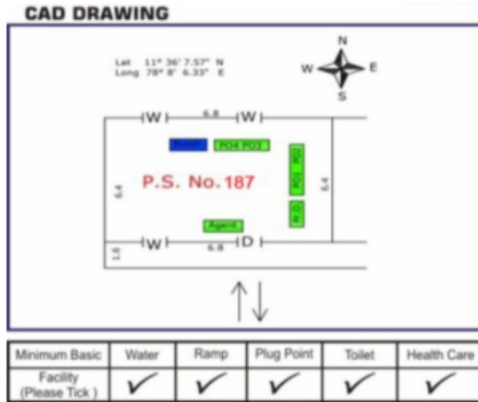

Nazri Naksha

Google Map View

Polling Station Building Front View

Polling Station Front View

Cad View

Key MAP View