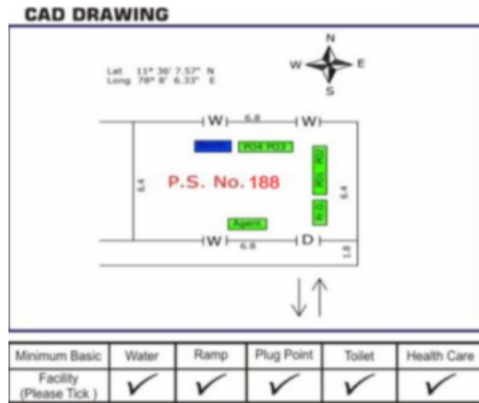

Nazri Naksha

Google Map View

Polling Station Building Front View

Polling Station Front View

Cad View

Key MAP View