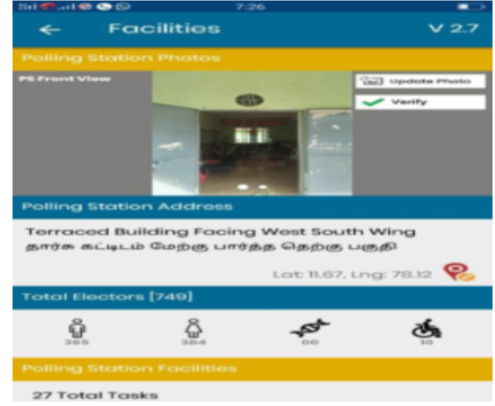

Polling Station Front View