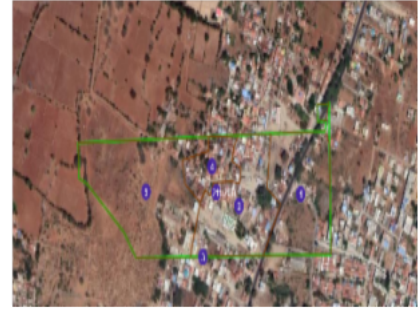

Nazri Naksha

Google Map View