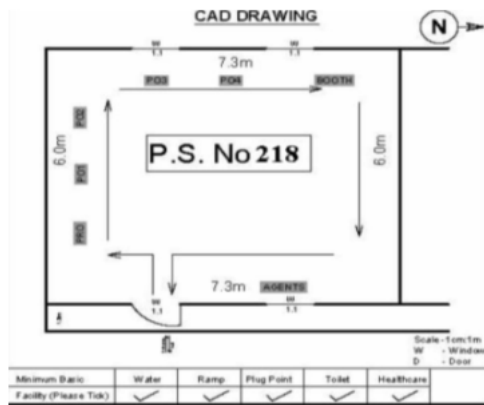

Nazri Naksha

Google Map View

Polling Station Building Front View

Polling Station Front View

Cad View

Key MAP View