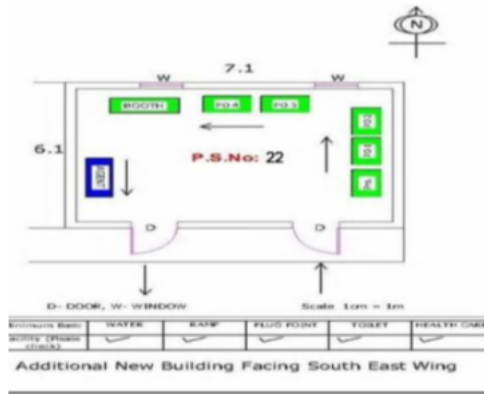

Nazri Naksha

Google Map View

Polling Station Building Front View

Polling Station Front View

Cad View

Key MAP View