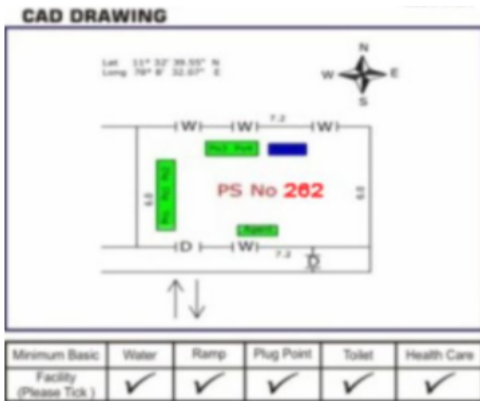

Nazri Naksha

Google Map View

Polling Station Building Front View

Polling Station Front View

Cad View

Key MAP View