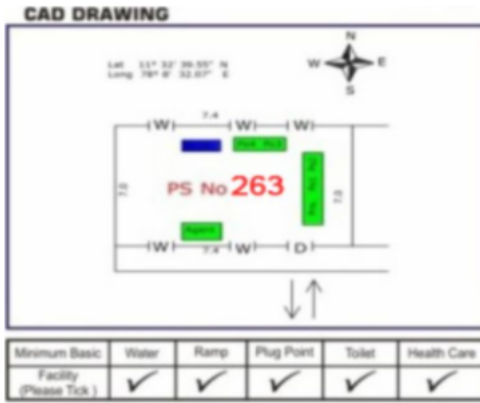

Nazri Naksha

Google Map View

Polling Station Building Front View

Polling Station Front View

Cad View

Key MAP View