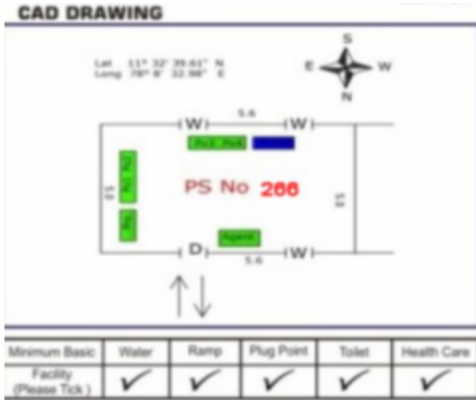

Nazri Naksha

Google Map View

Polling Station Building Front View

Polling Station Front View

Cad View

Key MAP View