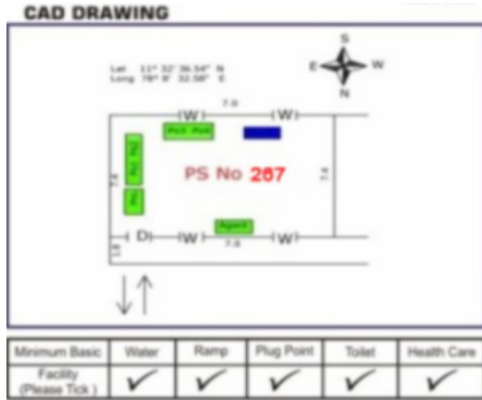

Nazri Naksha

Google Map View

Polling Station Building Front View

Polling Station Front View

Cad View

Key MAP View