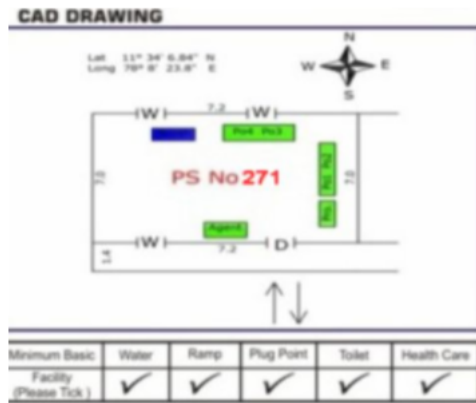

Nazri Naksha

Google Map View

Cad View