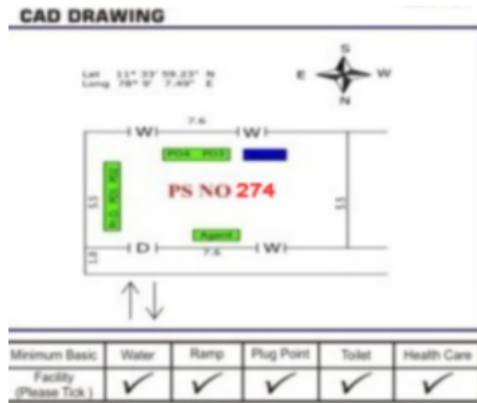

Nazri Naksha

Google Map View

Polling Station Building Front View

Polling Station Front View

Cad View

Key MAP View