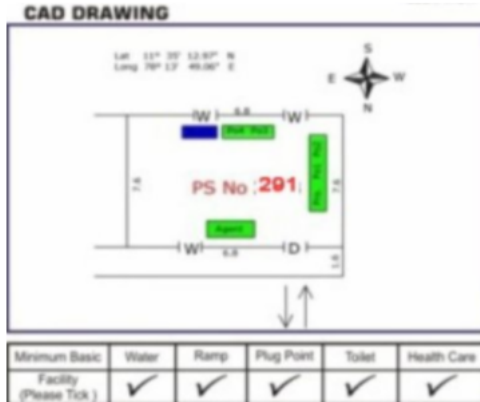

Nazri Naksha

Google Map View

Polling Station Building Front View

Polling Station Front View

Cad View

Key MAP View