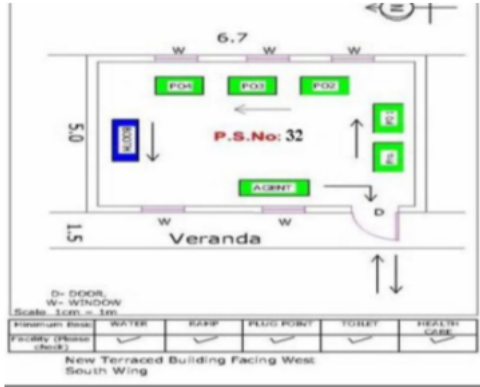

Polling Station Front View

Cad View