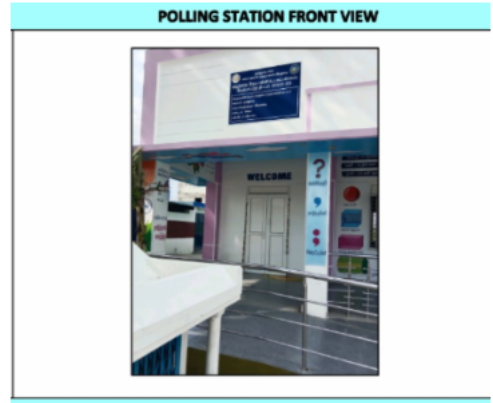

Polling Station Building Front View

Polling Station Front View