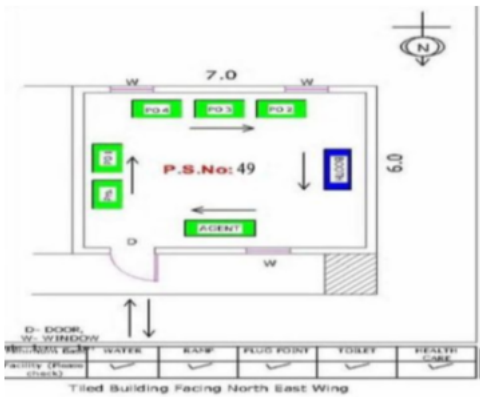

Nazri Naksha

Google Map View

Polling Station Building Front View

Polling Station Front View

Cad View

Key MAP View