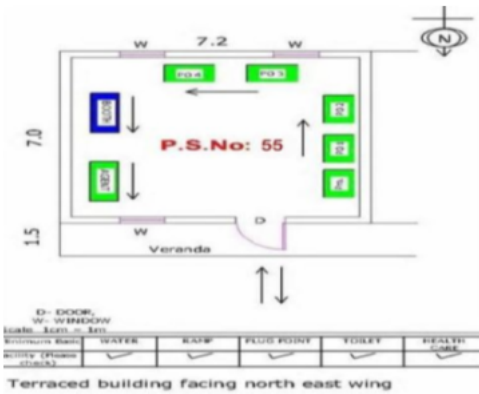

Nazri Naksha

Google Map View

Polling Station Building Front View

Polling Station Front View

Cad View

Key MAP View