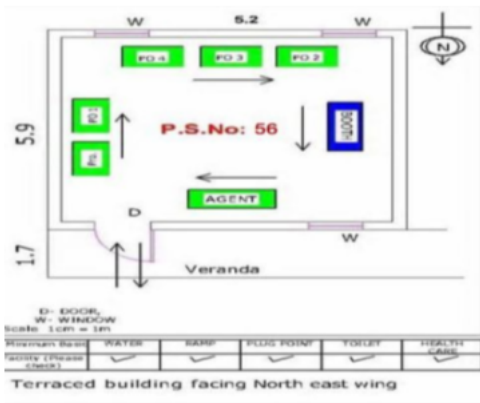

Nazri Naksha

Google Map View

Polling Station Building Front View

Polling Station Front View

Cad View

Key MAP View