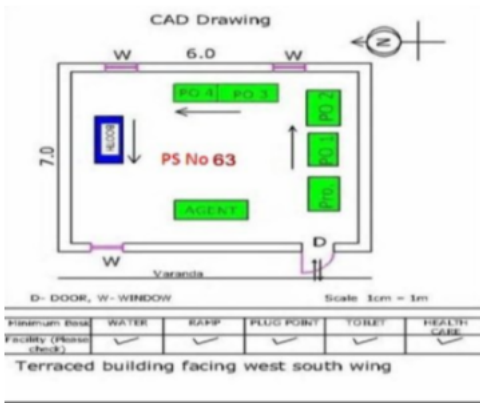

Nazri Naksha

Google Map View

Polling Station Building Front View

Polling Station Front View

Cad View

Key MAP View