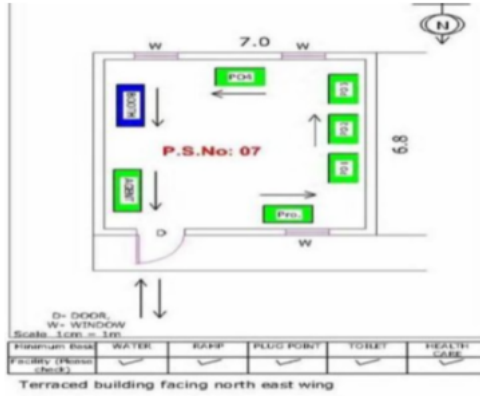

Nazri Naksha

Google Map View

Polling Station Building Front View

Polling Station Front View

Cad View

Key MAP View