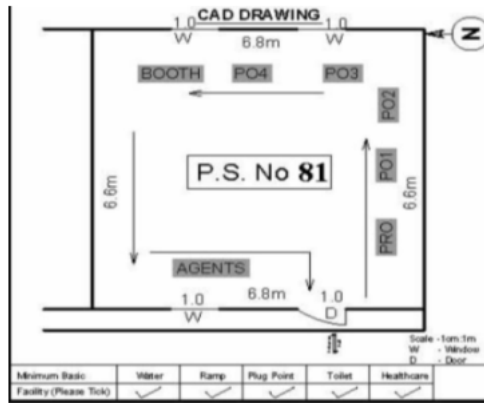

Nazri Naksha

Google Map View

Polling Station Building Front View

Polling Station Front View

Cad View

Key MAP View