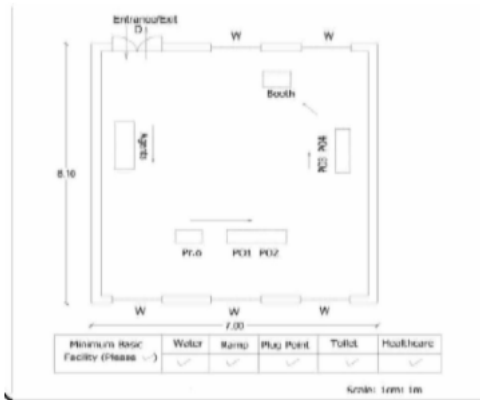

Nazri Naksha

Google Map View

Polling Station Building Front View

Polling Station Front View

Cad View

Key MAP View