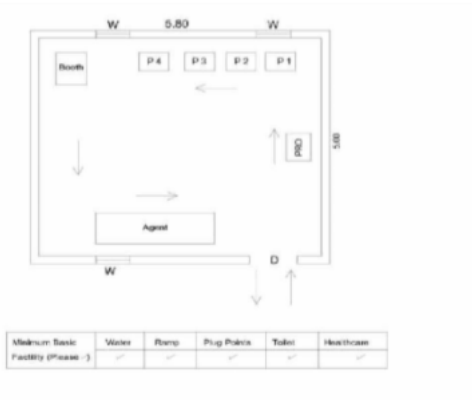

Nazri Naksha

Google Map View

Polling Station Building Front View

Polling Station Front View

Cad View

Key MAP View