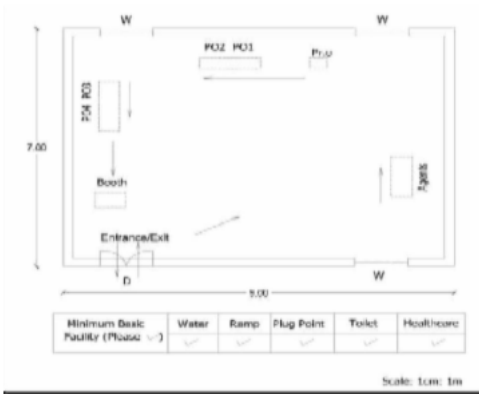

Nazri Naksha

Google Map View

Polling Station Building Front View

Polling Station Front View

Cad View

Key MAP View