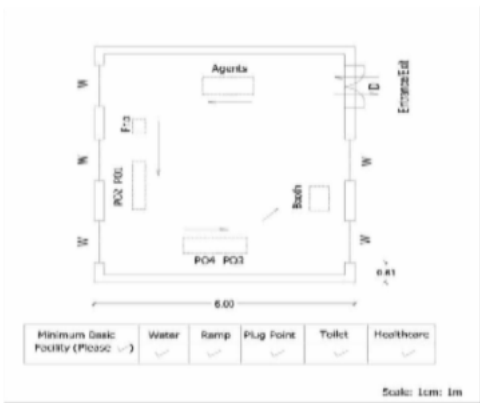

Nazri Naksha

Google Map View

Polling Station Building Front View

Polling Station Front View

Cad View

Key MAP View